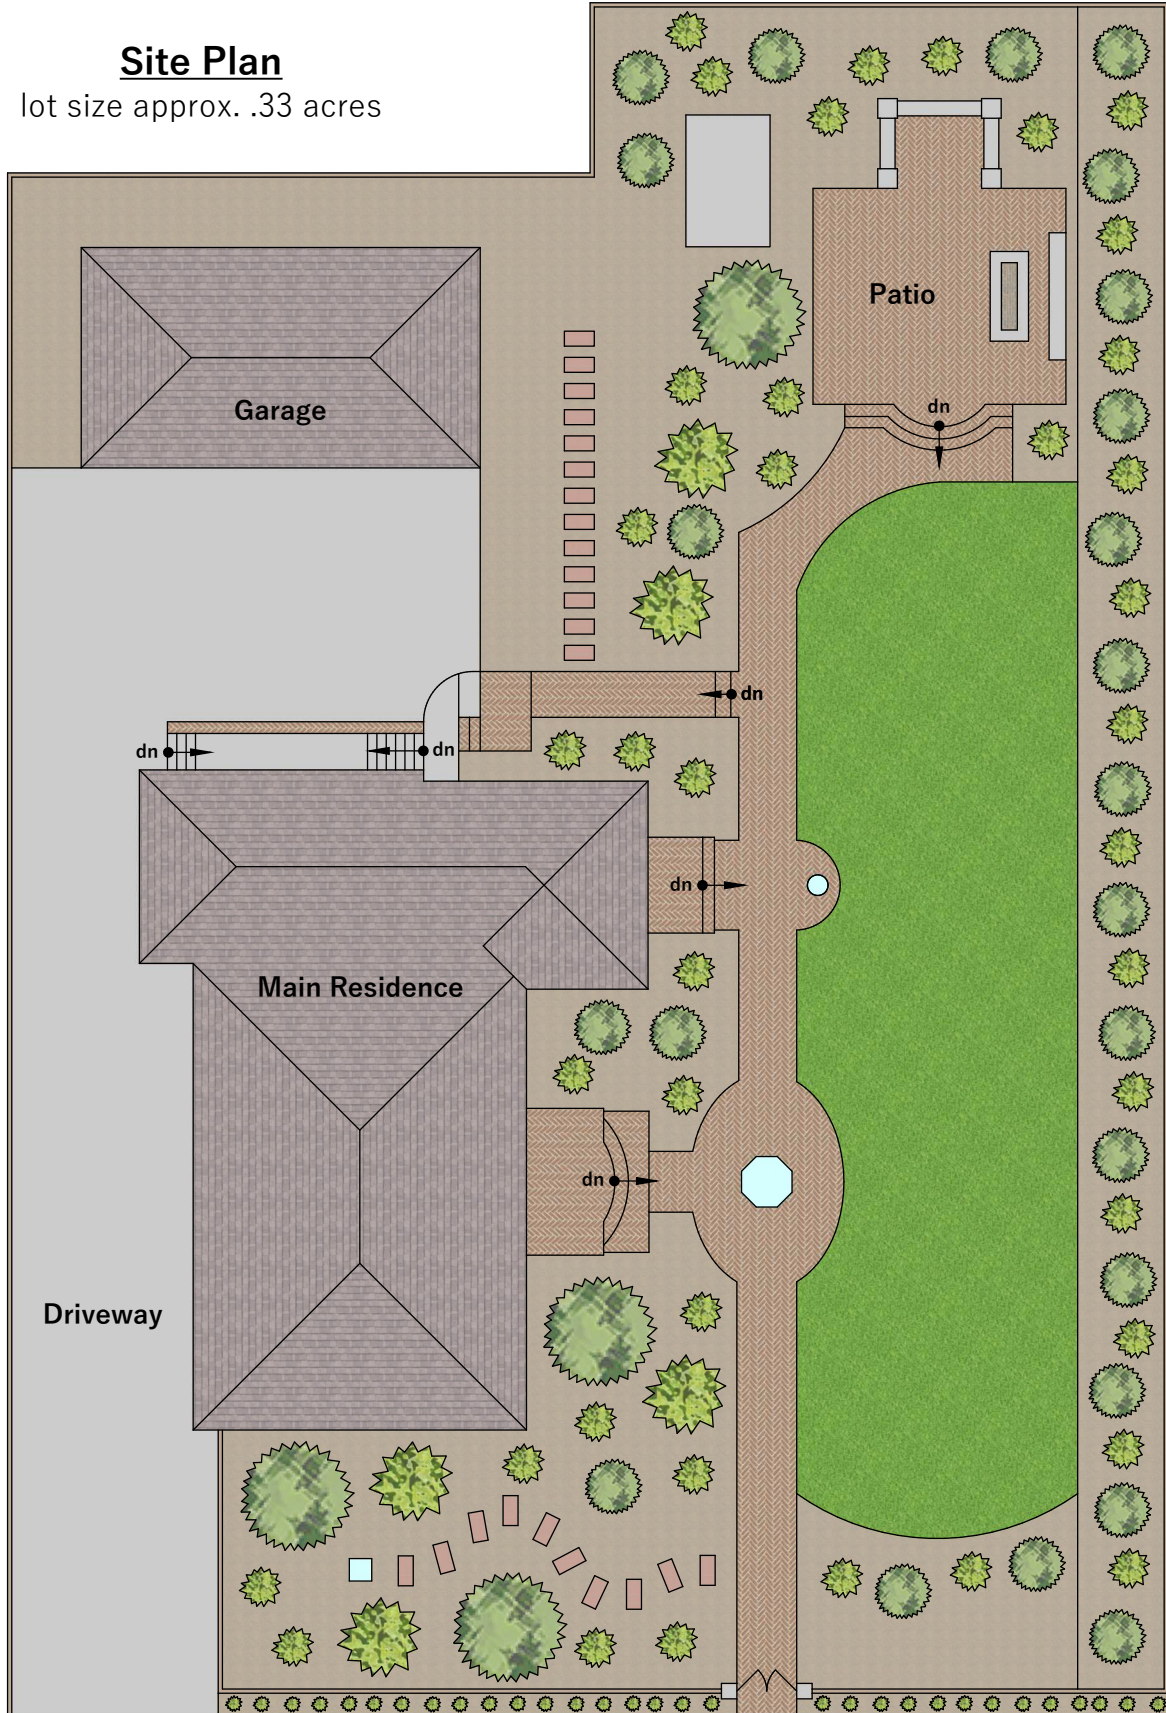

212 Bonita Avenue

Piedmont, CA 94611

Site Plan

lot size approx. .33 acres

Bonita Avenue

Any and all information on this drawing is for illustrative purposes only and is deemed reliable, but not guaranteed. All information requires independent verification.